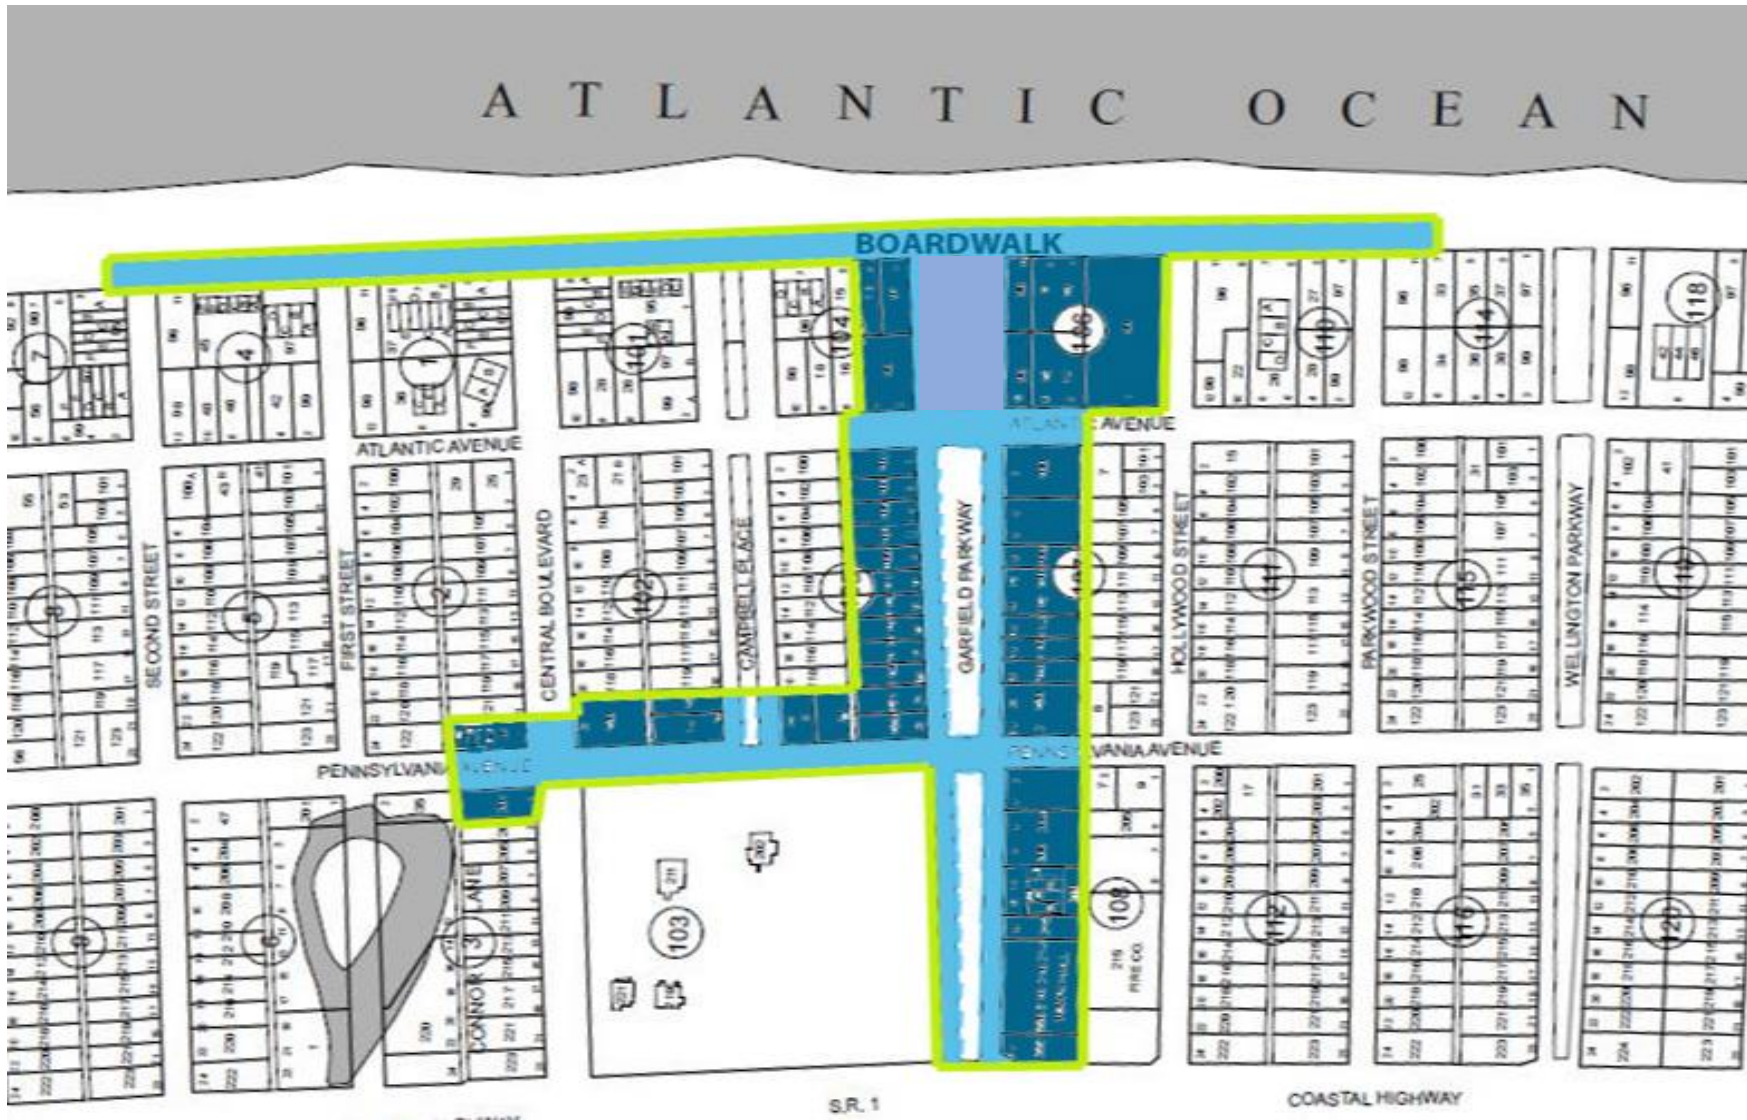

TOWN OF BETHANY BEACH- FACE MASKS REQUIREMENT LOCATIONS

- C-1 ZONE- MASKS REQUIRED
- BOARDWALK, BOARDWALK PLAZA, RIGHT-OF-WAY- MASKS REQUIRED